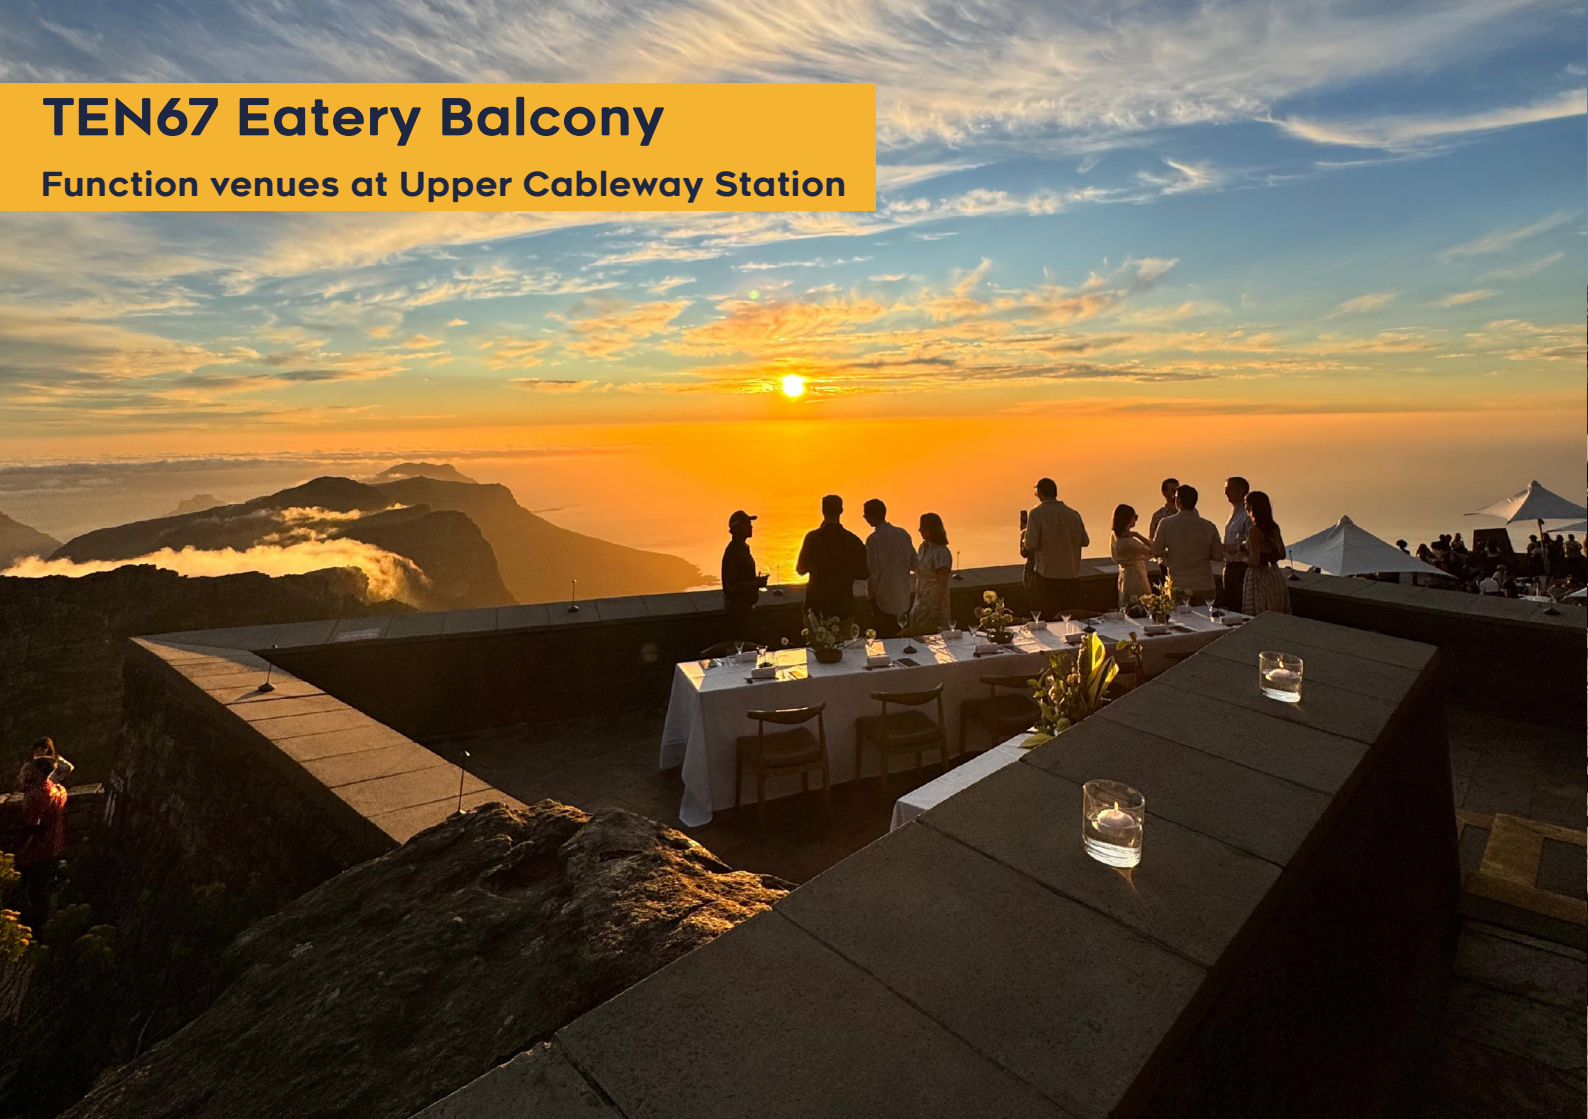

TEN67 Eatery Balcony

Function venues at Upper Cableway Station